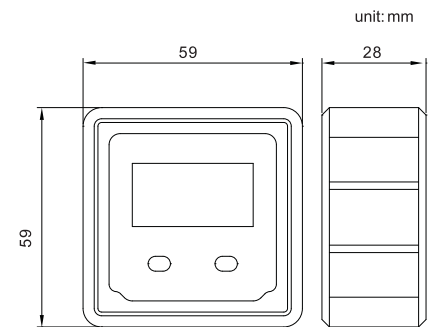

722

DIGITAL LEVEL

- ◆ Use as level or protractor
- ◆ Resolution: 0.05°
- ◆ Accuracy : ±0.1° (vertical and horizontal), ±0.2° (other direction)
- ◆ Magnetic base, with groove
- ◆ Aluminum frame provides with high rigidity and low weight
- ◆ Absolute horizontal reference can save in memory for ever

Code	Range	Dimension(LxWxH)
722-360-01	0-360° (90°x4)	150x60x33mm

721

DIGITAL LEVEL

- ◆ Use as level or protractor
- ◆ Absolute horizontal reference can save in memory for ever
- ◆ Button: on/off, zero, hold
- ◆ Magnetic base
- ◆ Use in 4 directions
- ◆ Automatic power off

Code	Range	Resolution
721-180-01	0-360° (90°x4)	0.1°