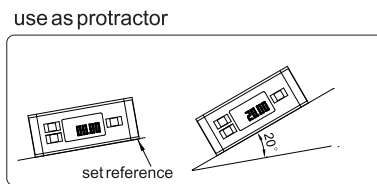

722

DIGITAL LEVEL

- ◆ Use as level or protractor
- ◆ Resolution: 0.05°
- ◆ Accuracy : ±0.1° (vertical and horizontal), ±0.2° (other direction)
- ◆ Magnetic base, with groove
- ◆ Aluminum frame provides with high rigidity and low weight
- ◆ Absolute horizontal reference can save in memory for ever

Code	Range	Dimension(LxWxH)
722-360-01	0-360° (90°x4)	150x60x33mm

721

DIGITAL LEVEL

- ◆ Use as level or protractor
- ◆ Absolute horizontal reference can save in memory for ever
- ◆ Button: on/off, zero, hold
- ◆ Magnetic base
- ◆ Use in 4 directions
- ◆ Automatic power off