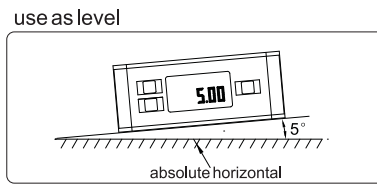

722

DIGITAL LEVEL

- ◆ Use as level or protractor
- ◆ Resolution: 0.05°
- ◆ Accuracy : ±0.1° (vertical and horizontal), ±0.2° (other direction)
- ◆ Magnetic base, with groove
- ◆ Aluminum frame provides with high rigidity and low weight
- ◆ Absolute horizontal reference can save in memory for ever

Code	Range	Dimension(LxWxH)
722-360-01	0-360° (90°x4)	150x60x33mm

721

DIGITAL LEVEL

- ◆ Use as level or protractor
- ◆ Absolute horizontal reference can save in memory for ever
- ◆ Button: on/off, zero, hold
- ◆ Magnetic base
- ◆ Use in 4 directions
- ◆ Automatic power off

Code	Range	Resolution
721-180-01	0-360° (90°x4)	0.1°