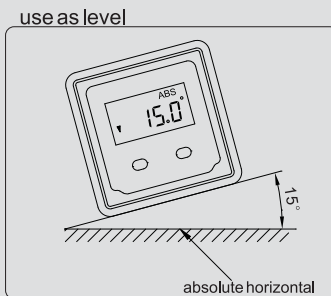

722

DIGITAL LEVEL

- ◆ Use as level or protractor
- ◆ Resolution: 0.05°
- ◆ Accuracy : ±0.1° (vertical and horizontal), ±0.2° (other direction)
- ◆ Magnetic base, with groove
- ◆ Aluminum frame provides with high rigidity and low weight
- ◆ Absolute horizontal reference can save in memory for ever

Code	Range	Dimension(LxWxH)
722-360-01	0-360° (90°x4)	150x60x33mm

721

DIGITAL LEVEL

- ◆ Use as level or protractor
- ◆ Absolute horizontal reference can save in memory for ever
- ◆ Button: on/off, zero, hold
- ◆ Magnetic base
- ◆ Use in 4 directions
- ◆ Automatic power off

Code	Range	Resolution
721-180-01	0-360° (90°x4)	0.1°