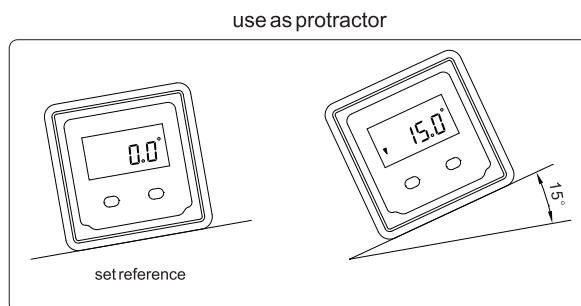

722

DIGITAL LEVEL

- ◆ Use as level or protractor
- ◆ Resolution: 0.05°
- ◆ Accuracy : ±0.1° (vertical and horizontal), ±0.2° (other direction)
- ◆ Magnetic base, with groove
- ◆ Aluminum frame provides with high rigidity and low weight
- ◆ Absolute horizontal reference can save in memory for ever

Code	Range	Dimension(LxWxH)
722-360-01	0-360° (90°x4)	150x60x33mm

721

DIGITAL LEVEL

- ◆ Use as level or protractor
- ◆ Absolute horizontal reference can save in memory for ever
- ◆ Button: on/off, zero, hold
- ◆ Magnetic base
- ◆ Use in 4 directions
- ◆ Automatic power off

Code	Range	Resolution
721-180-01	0-360° (90°x4)	0.1°