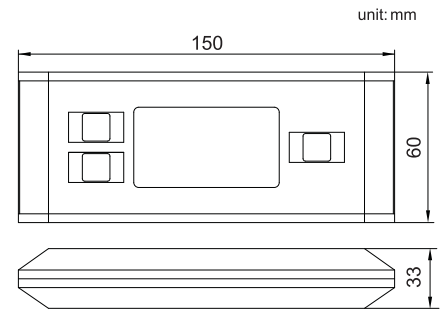

722

DIGITAL LEVEL

- ◆ Use as level or protractor
- ◆ Resolution: 0.05°
- ◆ Accuracy : ±0.1° (vertical and horizontal), ±0.2° (other direction)
- ◆ Magnetic base, with groove
- ◆ Aluminum frame provides with high rigidity and low weight
- ◆ Absolute horizontal reference can save in memory for ever

Code	Range	Dimension(LxWxH)
722-360-01	0-360° (90°x4)	150x60x33mm

721

DIGITAL LEVEL

- ◆ Use as level or protractor
- ◆ Absolute horizontal reference can save in memory for ever
- ◆ Button: on/off, zero, hold
- ◆ Magnetic base
- ◆ Use in 4 directions
- ◆ Automatic power off

Code	Range	Resolution
721-180-01	0-360° (90°x4)	0.1°